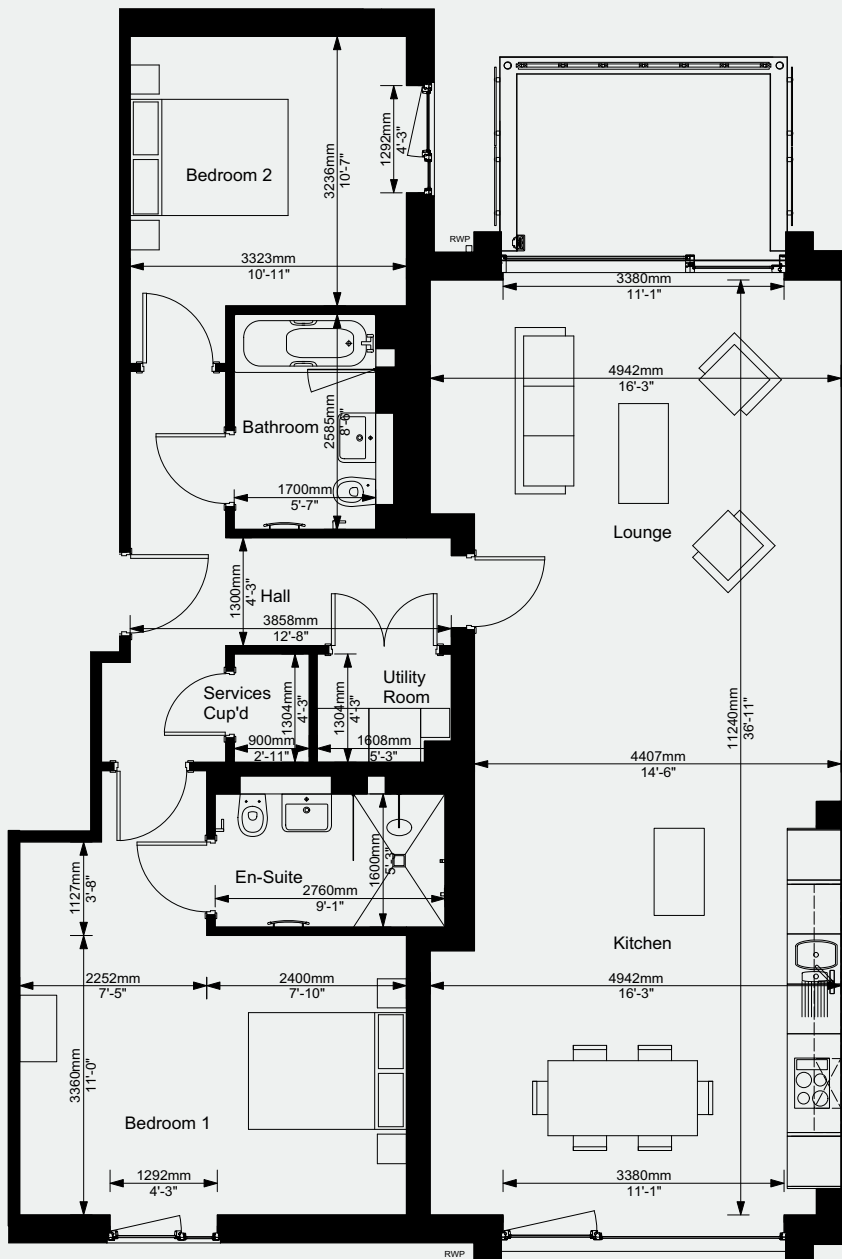

2 Bedroom Apartment

1232 sq ft

The Broughton

Apartment floor plan orientation

as shown

mirror image