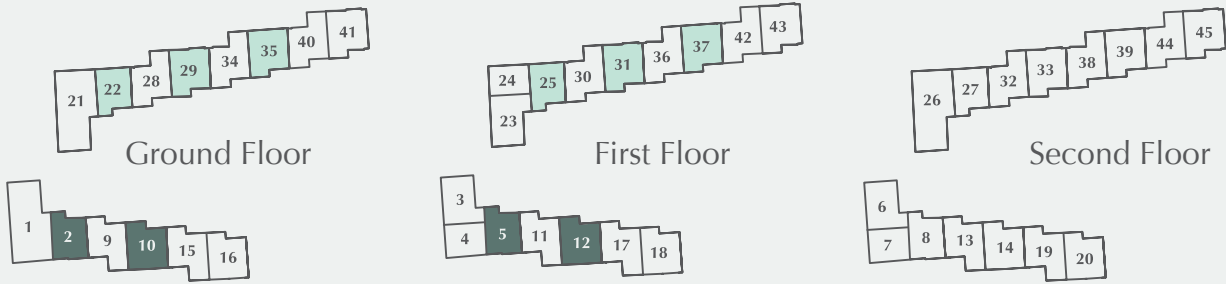

2 Bedroom Apartment

1232 sq ft

The Broughton

Apartment floor plan orientation

as shown

mirror image