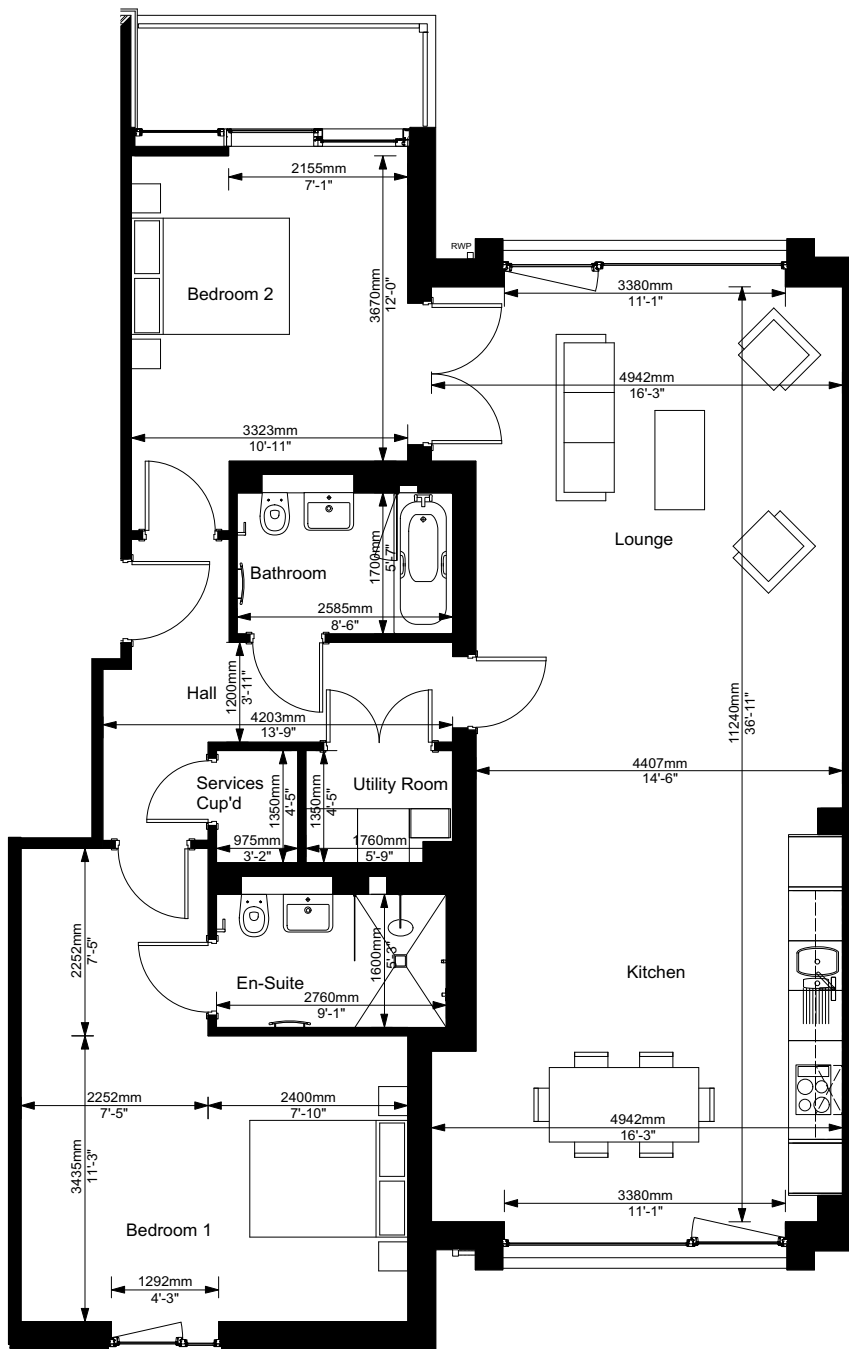

The Foxham

2 Bedroom Apartment

1247 sq ft

Apartment floor plan orientation as shown