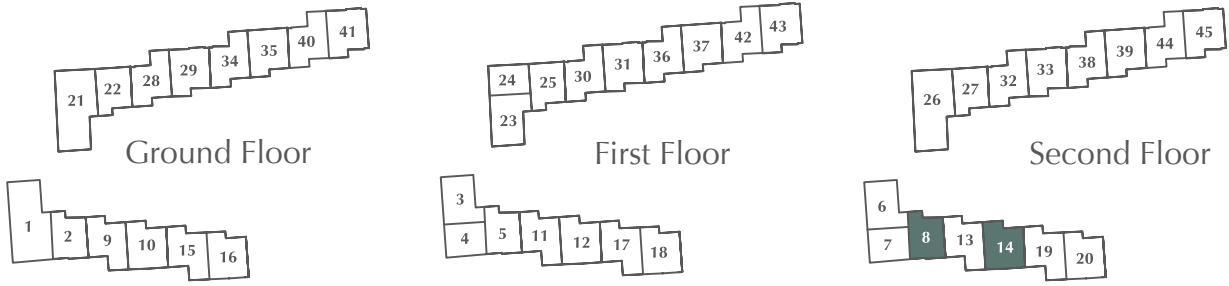

The Foxham

2 Bedroom Apartment

1247 sq ft

Apartment floor plan orientation as shown