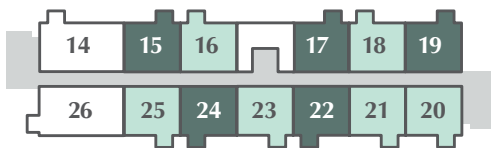

The Bremhill

First Floor

1 Bedroom Apartment

496 sq ft

Second Floor

Apartment floor plan orientation

as shown

mirror image