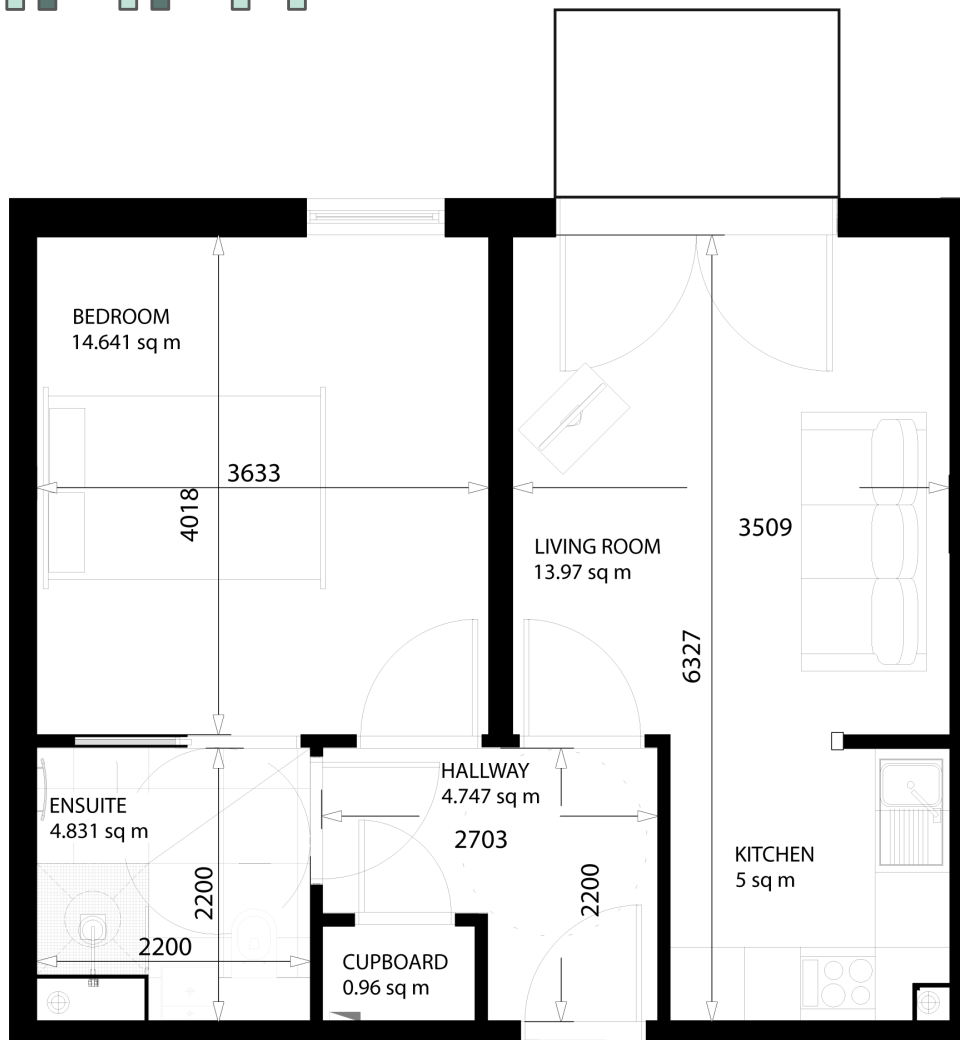

The Bremhill

First Floor

1 Bedroom Apartment

496 sq ft

Second Floor

Apartment floor plan orientation

as shown

mirror image